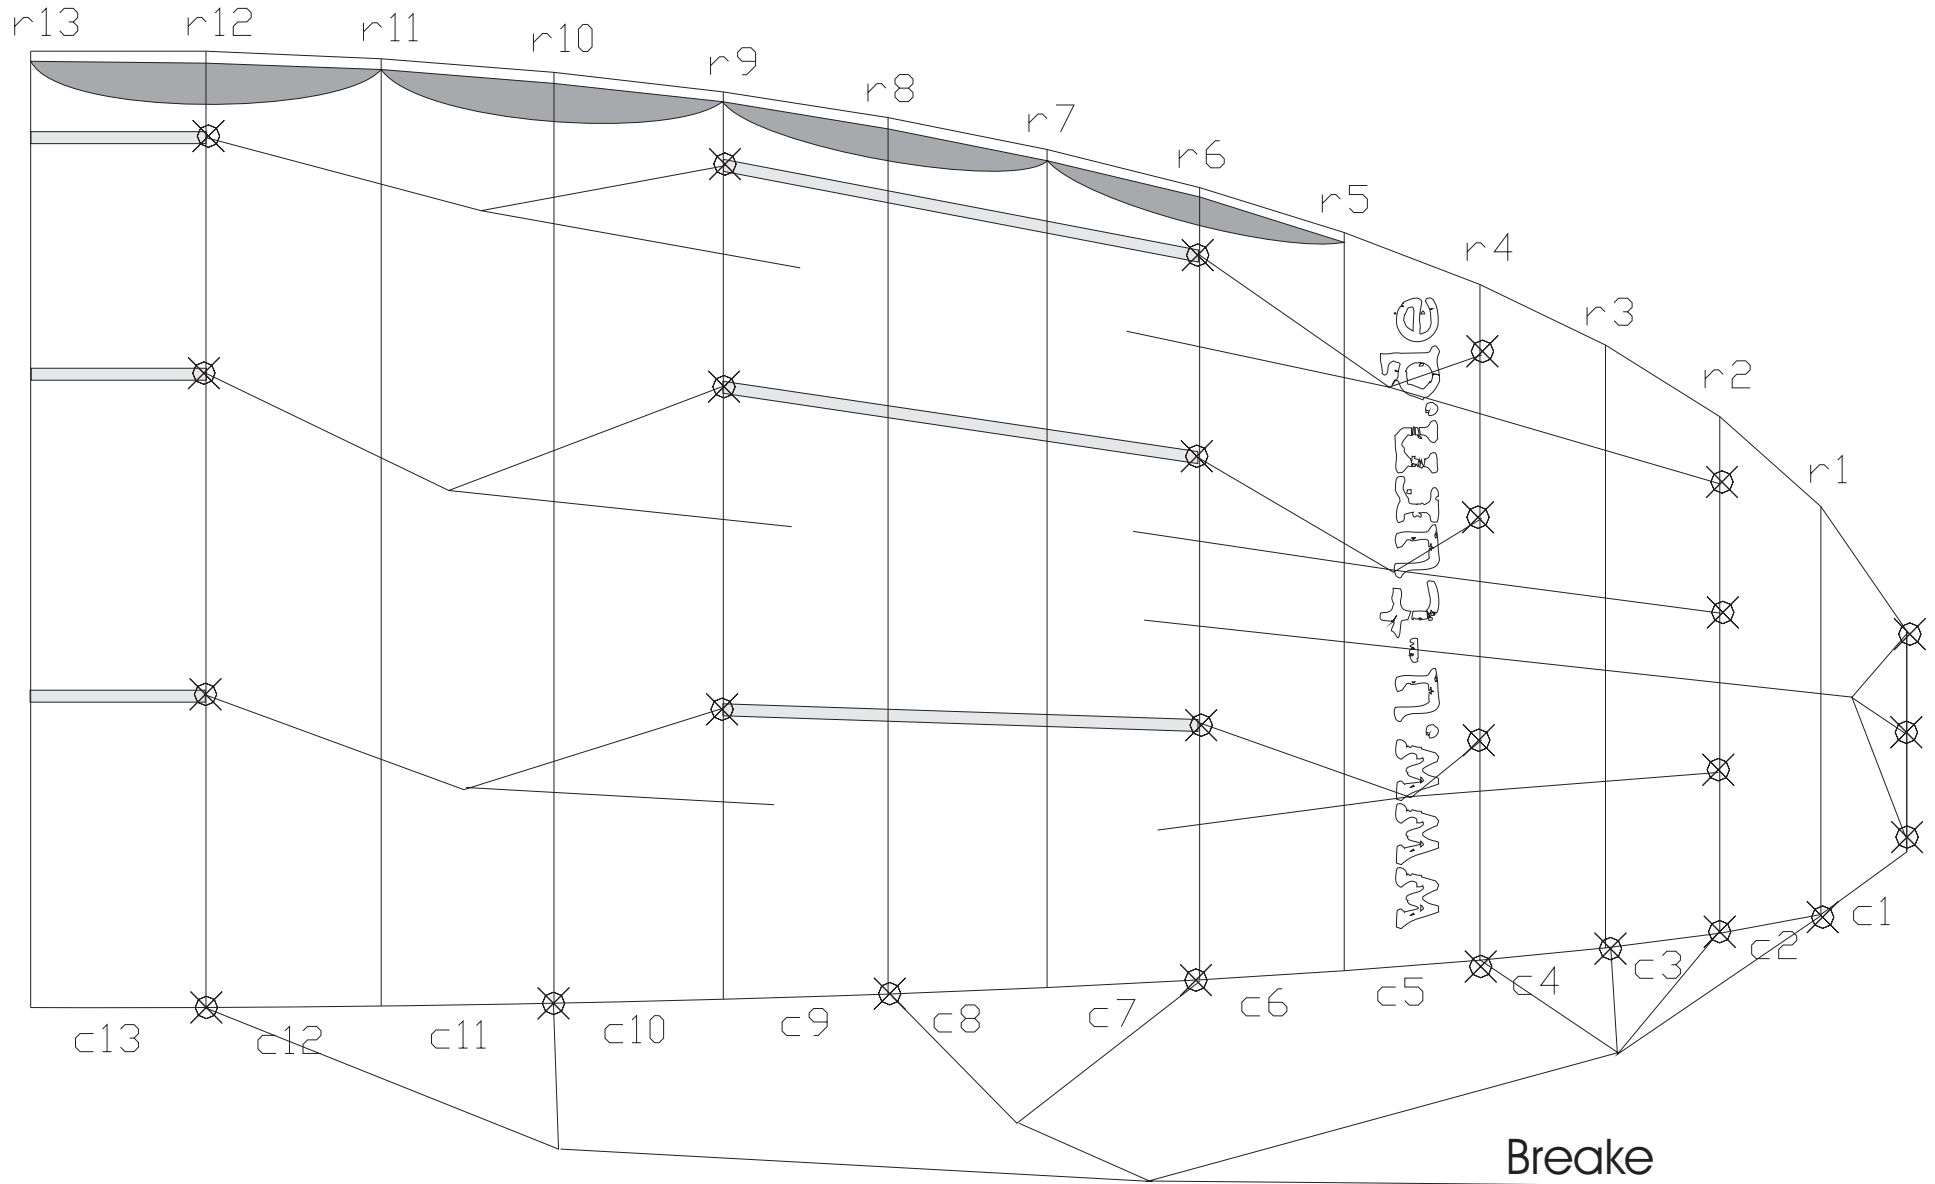

BUTAN

2.5 / 3.5 / 4.5 / 5.5 / 6.5 M²

U-TURN BUTAN LINE PLAN 2,5M² Rev 4

U-TURN BUTAN LINE PLAN 3.5M² Rev 4

U-TURN BUTAN LINE PLAN 4.5M² Rev 4

U-TURN BUTAN LINE PLAN 5.5M² Rev 4

U-TURN BUTAN LINE PLAN 6.5M² Rev 4