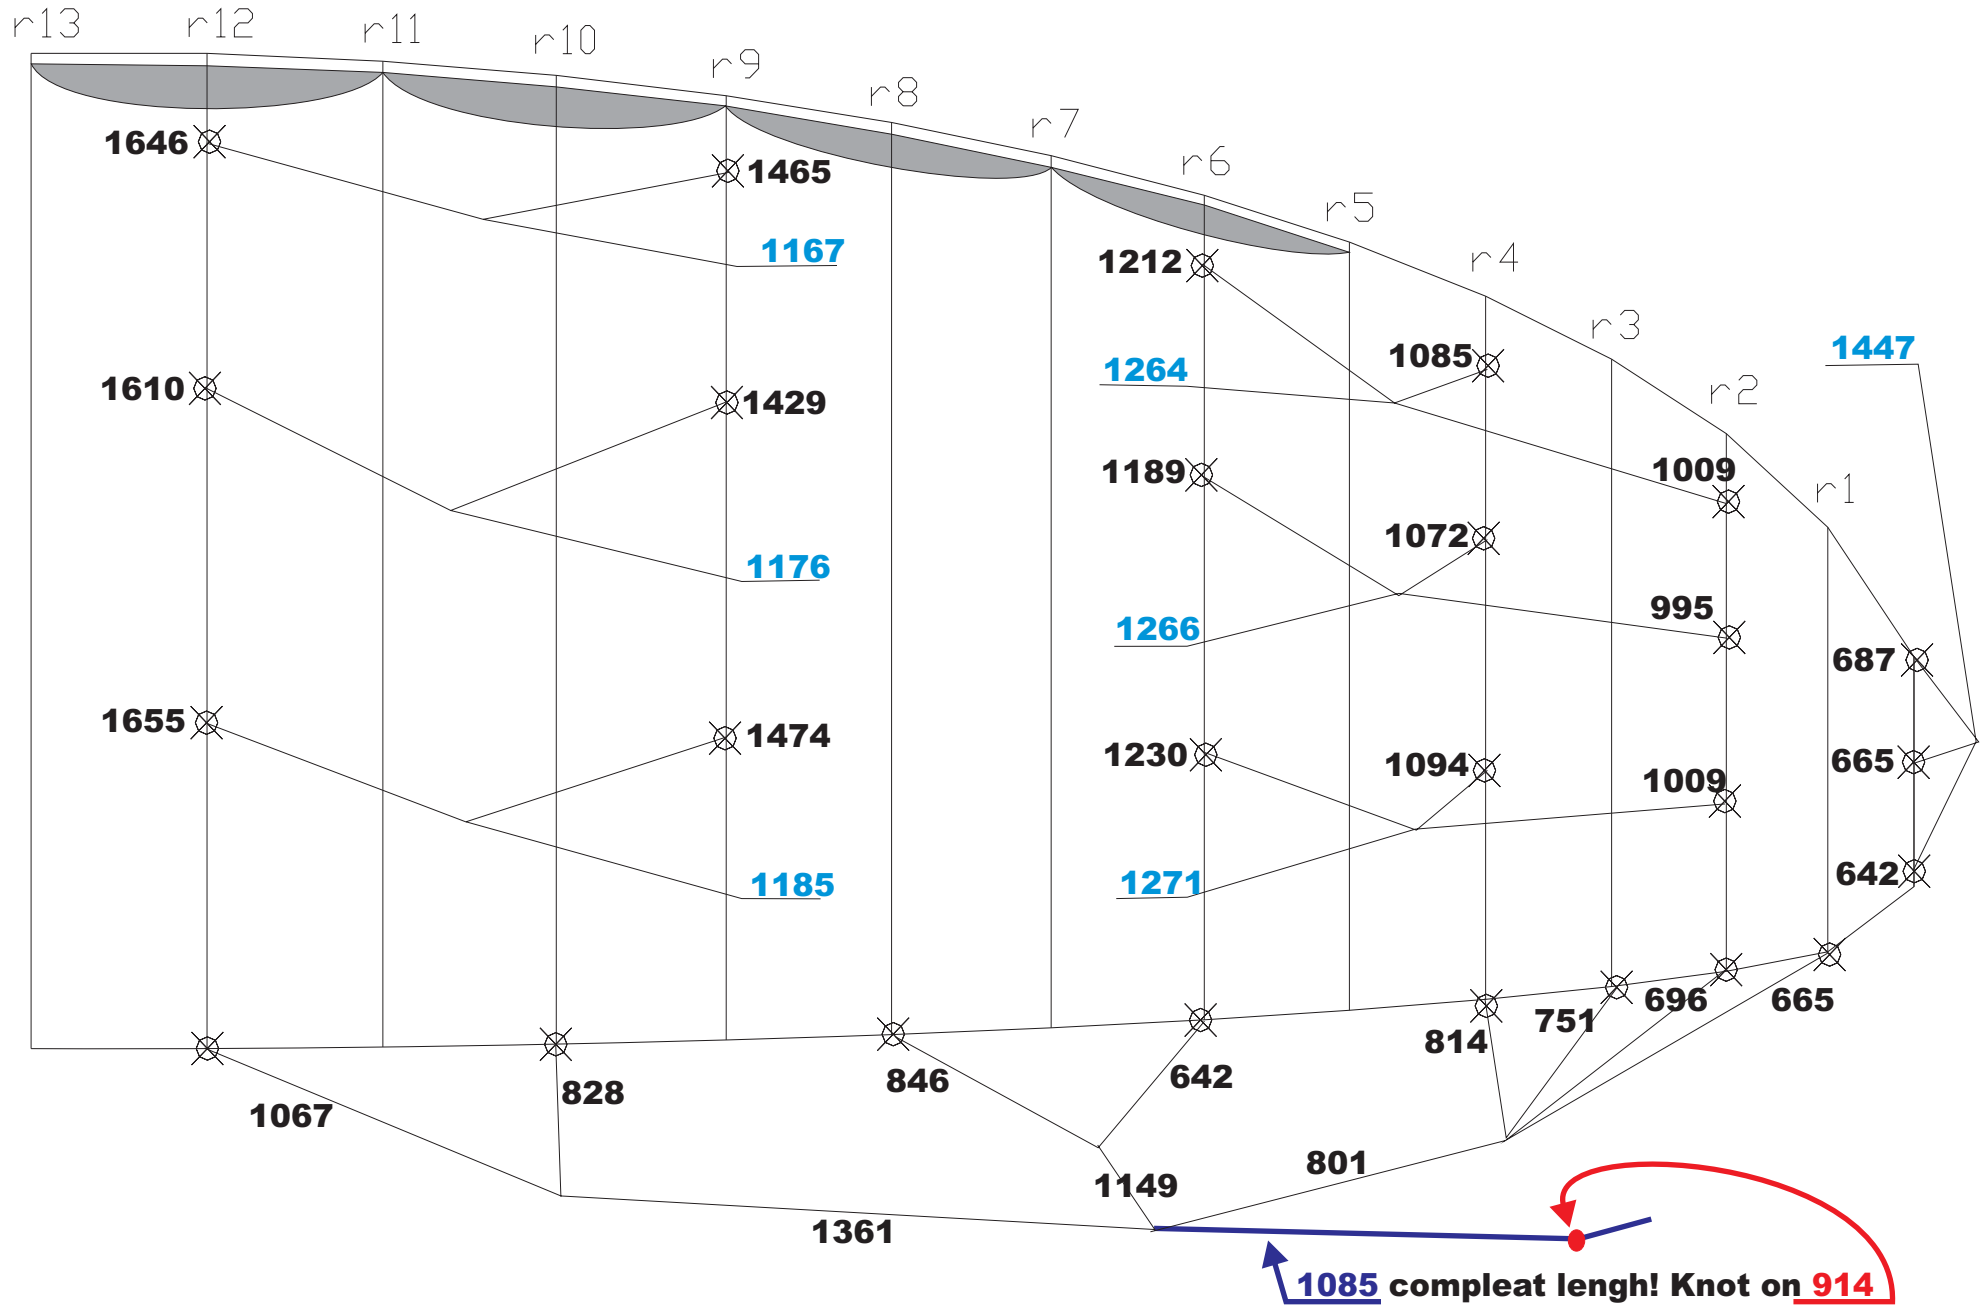

BUTAN

2.5 / 3.5 / 4.5 / 5.5 / 6.5 M²

U-TURN BUTAN LINE PLAN 2,5M² Rev 4

U-TURN BUTAN LINE PLAN 3.5M² Rev 4

U-TURN BUTAN LINE PLAN 4.5M² Rev 4

U-TURN BUTAN LINE PLAN 5.5M² Rev 4

U-TURN BUTAN LINE PLAN 6.5M² Rev 4