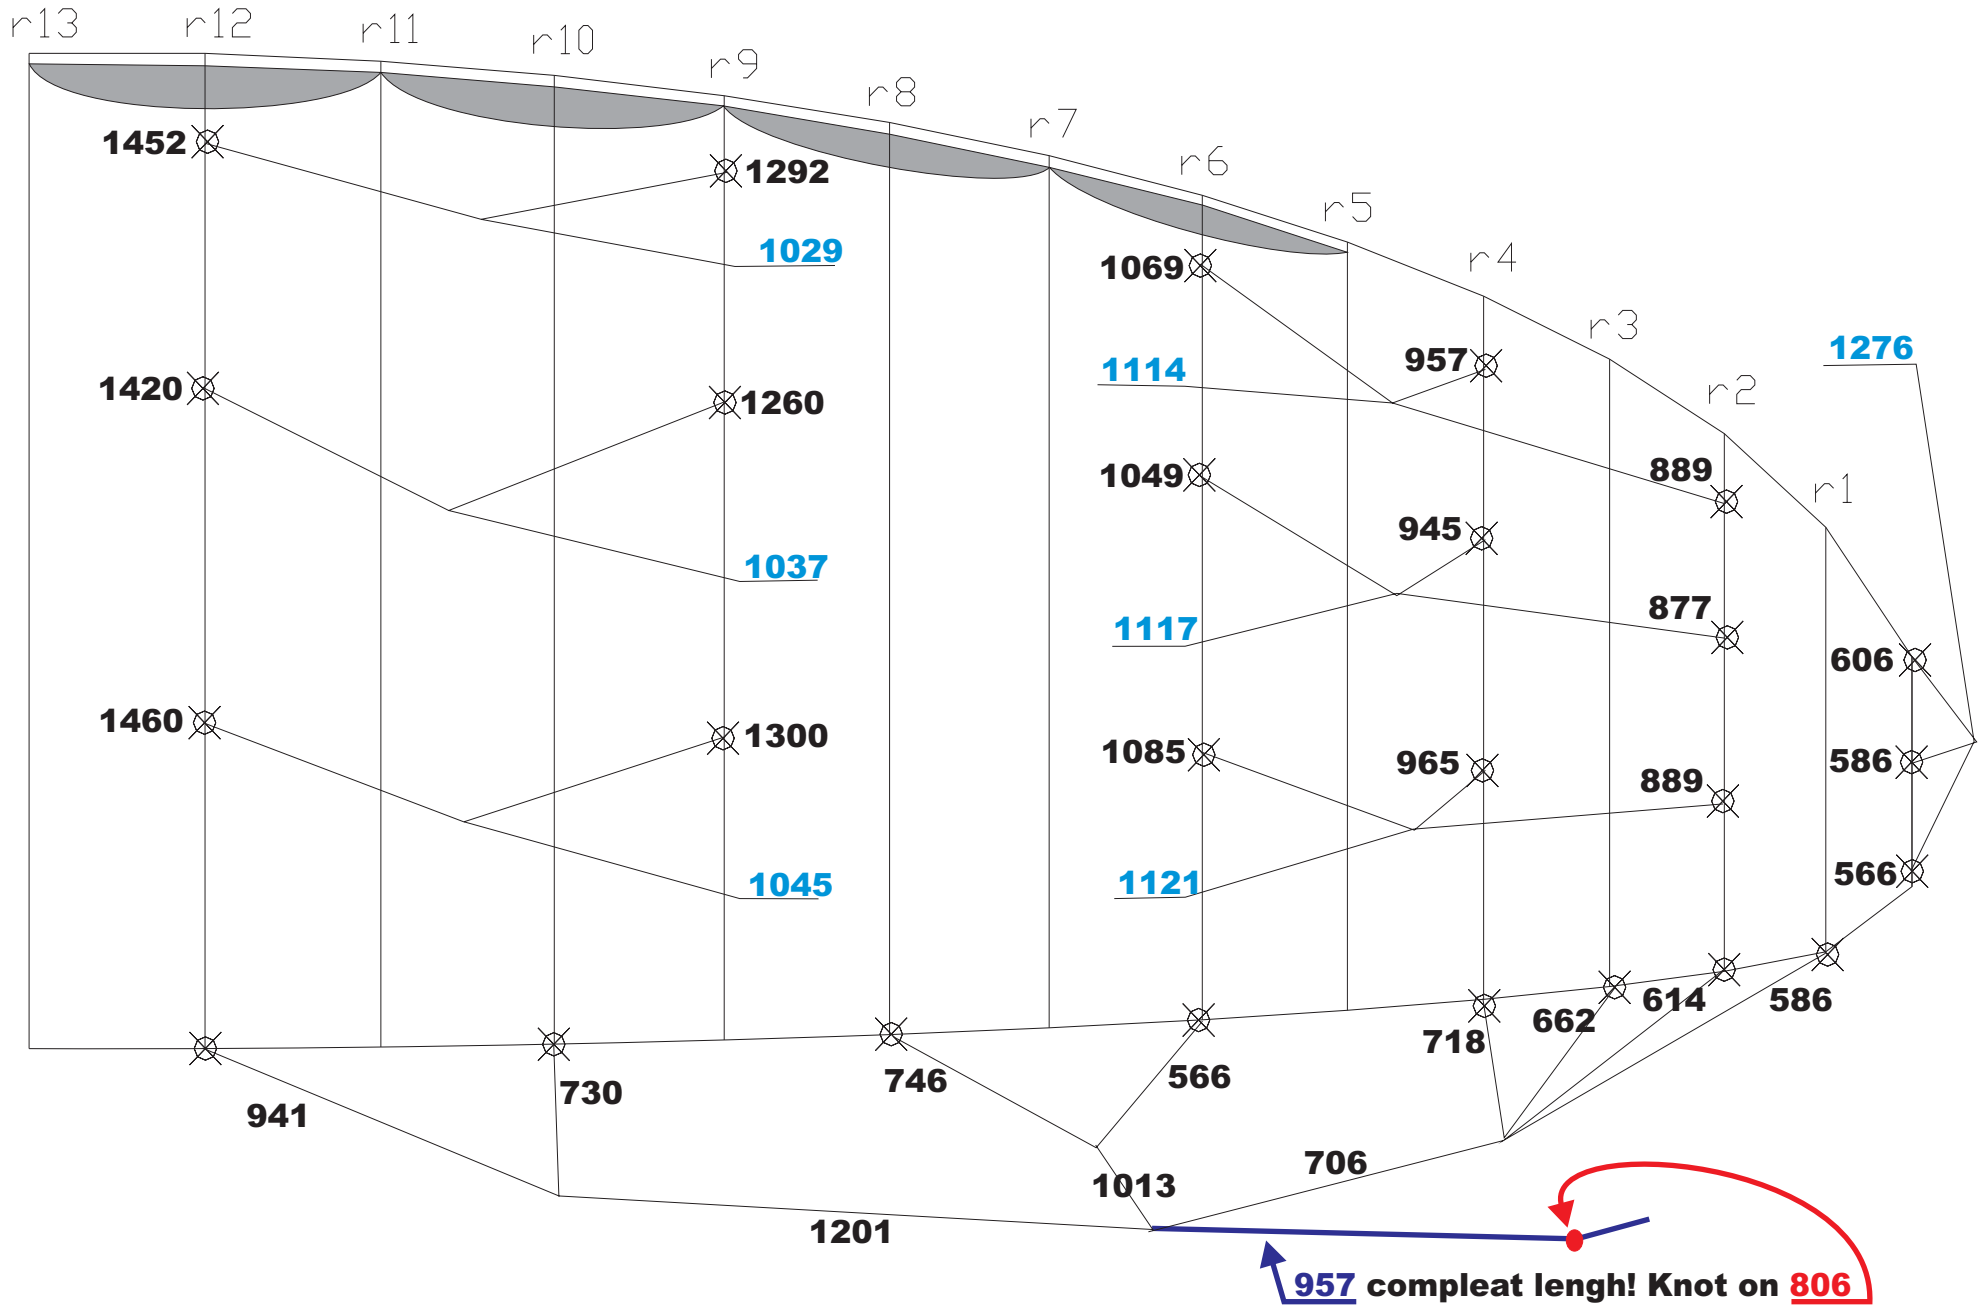

BUTAN

2.5 / 3.5 / 4.5 / 5.5 / 6.5 M²

U-TURN BUTAN LINE PLAN 2,5M² Rev 4

U-TURN BUTAN LINE PLAN 3.5M² Rev 4

U-TURN BUTAN LINE PLAN 4.5M² Rev 4

U-TURN BUTAN LINE PLAN 5.5M² Rev 4

U-TURN BUTAN LINE PLAN 6.5M² Rev 4