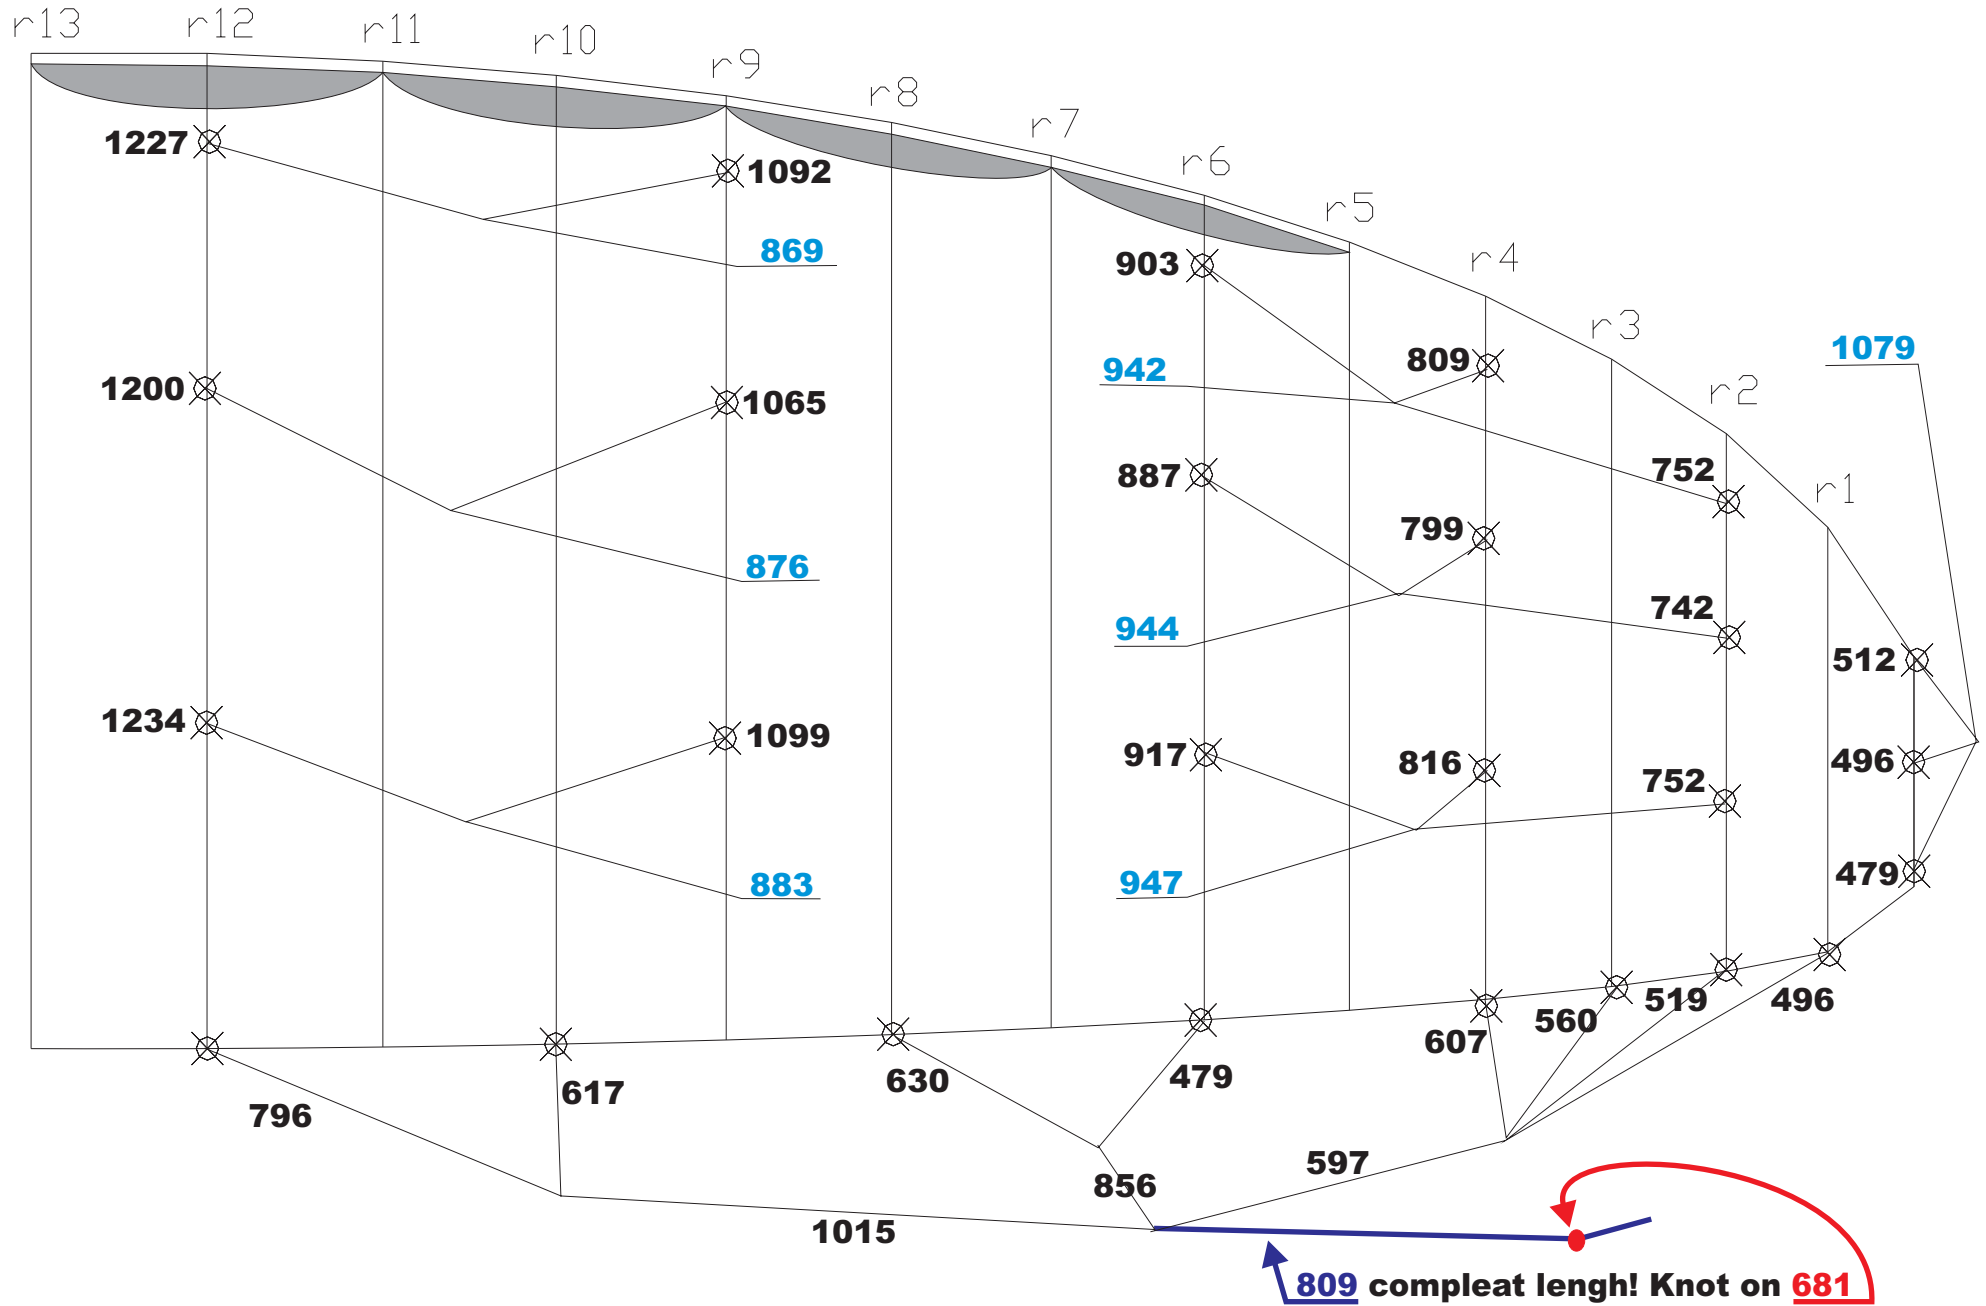

BUTAN

2.5 / 3.5 / 4.5 / 5.5 / 6.5 M²

U-TURN BUTAN LINE PLAN 2,5M² Rev 4

U-TURN BUTAN LINE PLAN 3.5M² Rev 4

U-TURN BUTAN LINE PLAN 4.5M² Rev 4

U-TURN BUTAN LINE PLAN 5.5M² Rev 4

U-TURN BUTAN LINE PLAN 6.5M² Rev 4