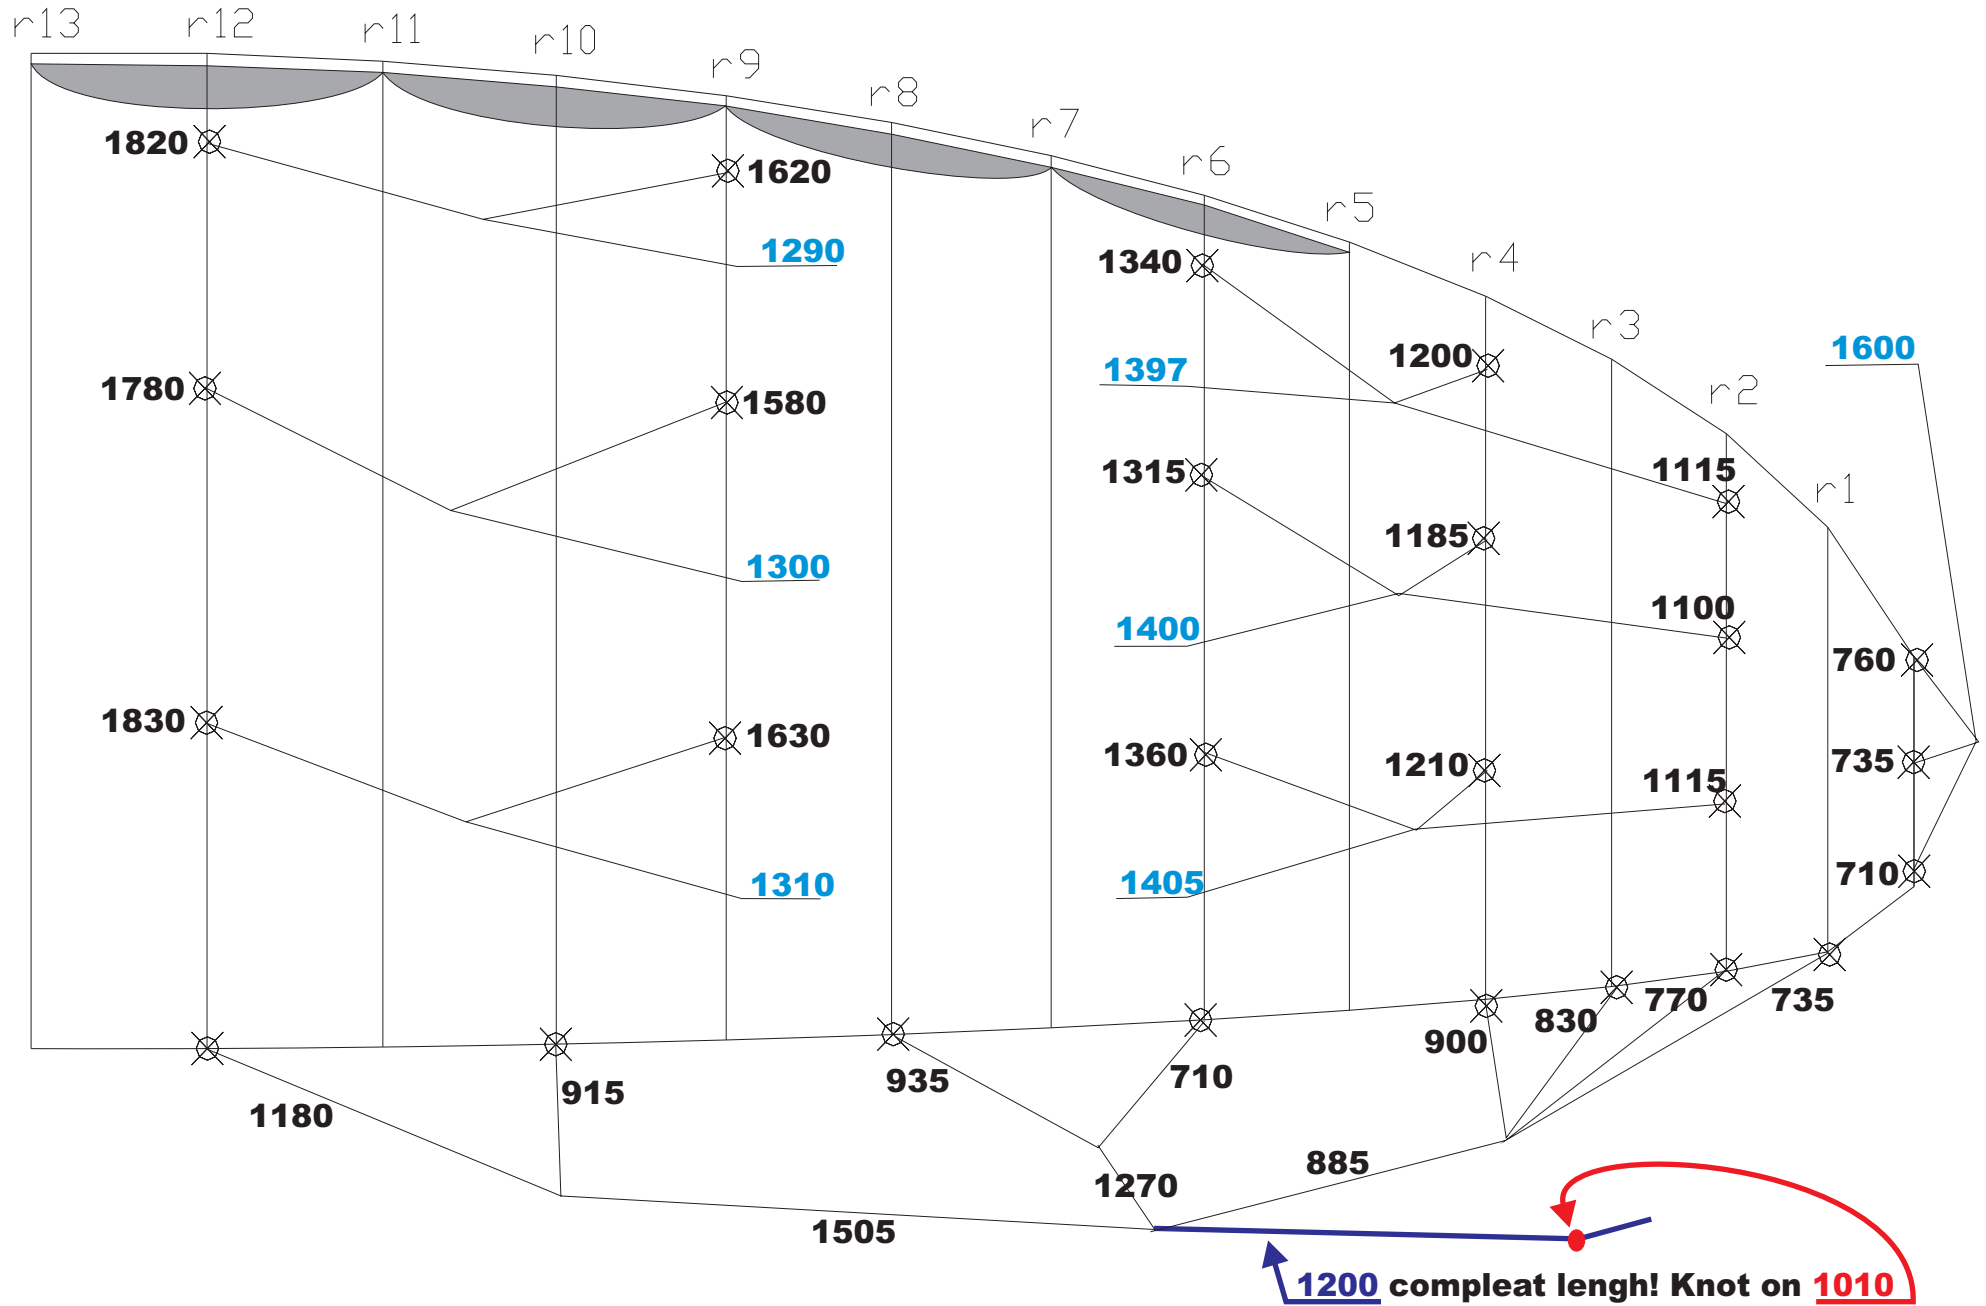

BUTAN

2.5 / 3.5 / 4.5 / 5.5 / 6.5 M²

U-TURN BUTAN LINE PLAN 2,5M² Rev 4

U-TURN BUTAN LINE PLAN 3.5M² Rev 4

U-TURN BUTAN LINE PLAN 4.5M² Rev 4

U-TURN BUTAN LINE PLAN 5.5M² Rev 4

U-TURN BUTAN LINE PLAN 6.5M² Rev 4