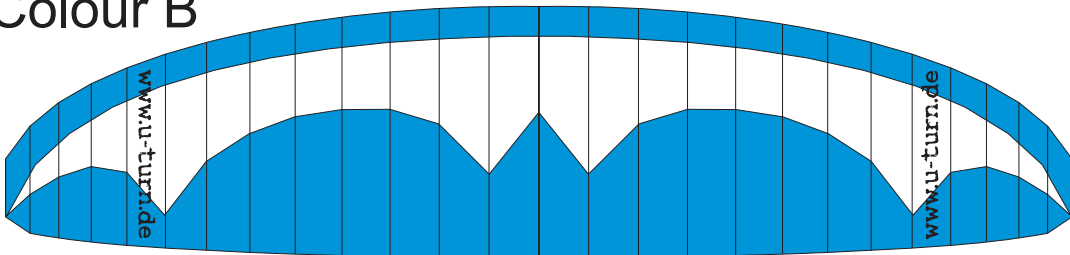

Butan serial production, 1.06.2005

Colour A

Top: LIGHT GREY  
Top design: red  
Bottom: LIGHT GREY  
Bottom design: red  
Ribs: WHITE  
V-Tape: WHITE

Colour B

Top: DARK BLUE  
Top design: WHITE  
Bottom: DARK BLUE  
Bottom design: WHITE  
Ribs: WHITE  
V-Tape: WHITE