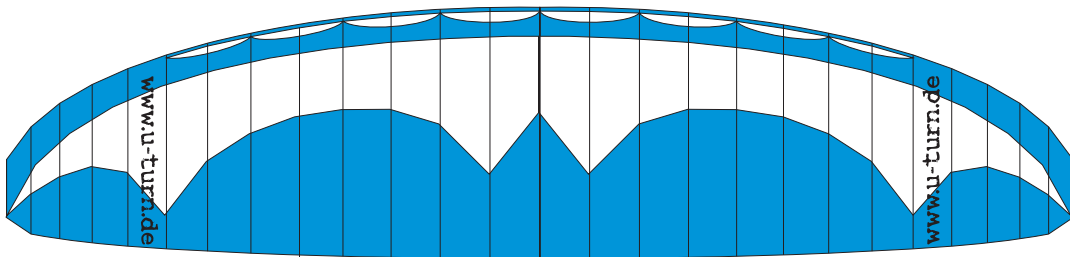

Butan serial production, 1.06.2005

Colour A

Top: LIGHT GREY  
Top design: red  
Bottom: LIGHT GREY  
Bottom design: red  
Ribs: WHITE  
V-Tape: WHITE

Colour B

Top: DARK BLUE  
Top design: WHITE  
Bottom: DARK BLUE  
Bottom design: WHITE  
Ribs: WHITE  
V-Tape: WHITE