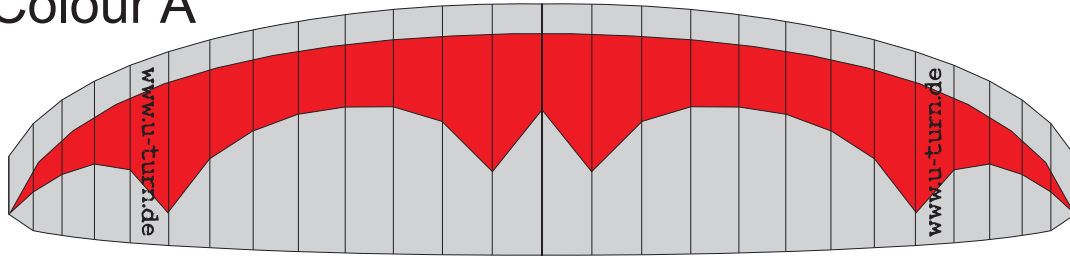

Butan serial production, 1.06.2005

Colour A

Top: LIGHT GREY  
Top design: red  
Bottom: LIGHT GREY  
Bottom design: red  
Ribs: WHITE  
V-Tape: WHITE

Colour B

Top: DARK BLUE  
Top design: WHITE  
Bottom: DARK BLUE  
Bottom design: WHITE  
Ribs: WHITE  
V-Tape: WHITE