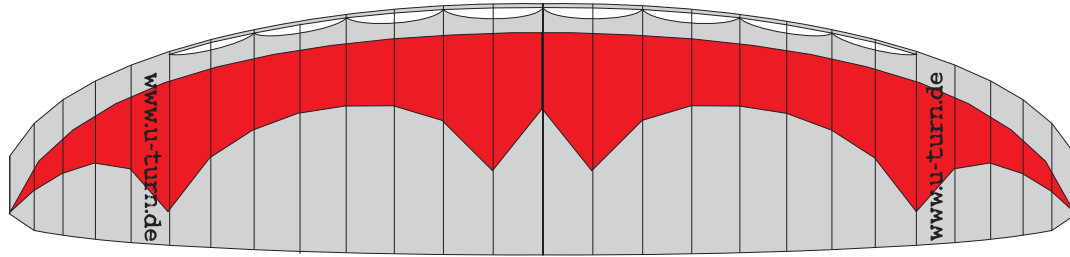

Butan serial production, 1.06.2005

Colour A

Top: LIGHT GREY  
Top design: red  
Bottom: LIGHT GREY  
Bottom design: red  
Ribs: WHITE  
V-Tape: WHITE

Colour B

Top: DARK BLUE  
Top design: WHITE  
Bottom: DARK BLUE  
Bottom design: WHITE  
Ribs: WHITE  
V-Tape: WHITE