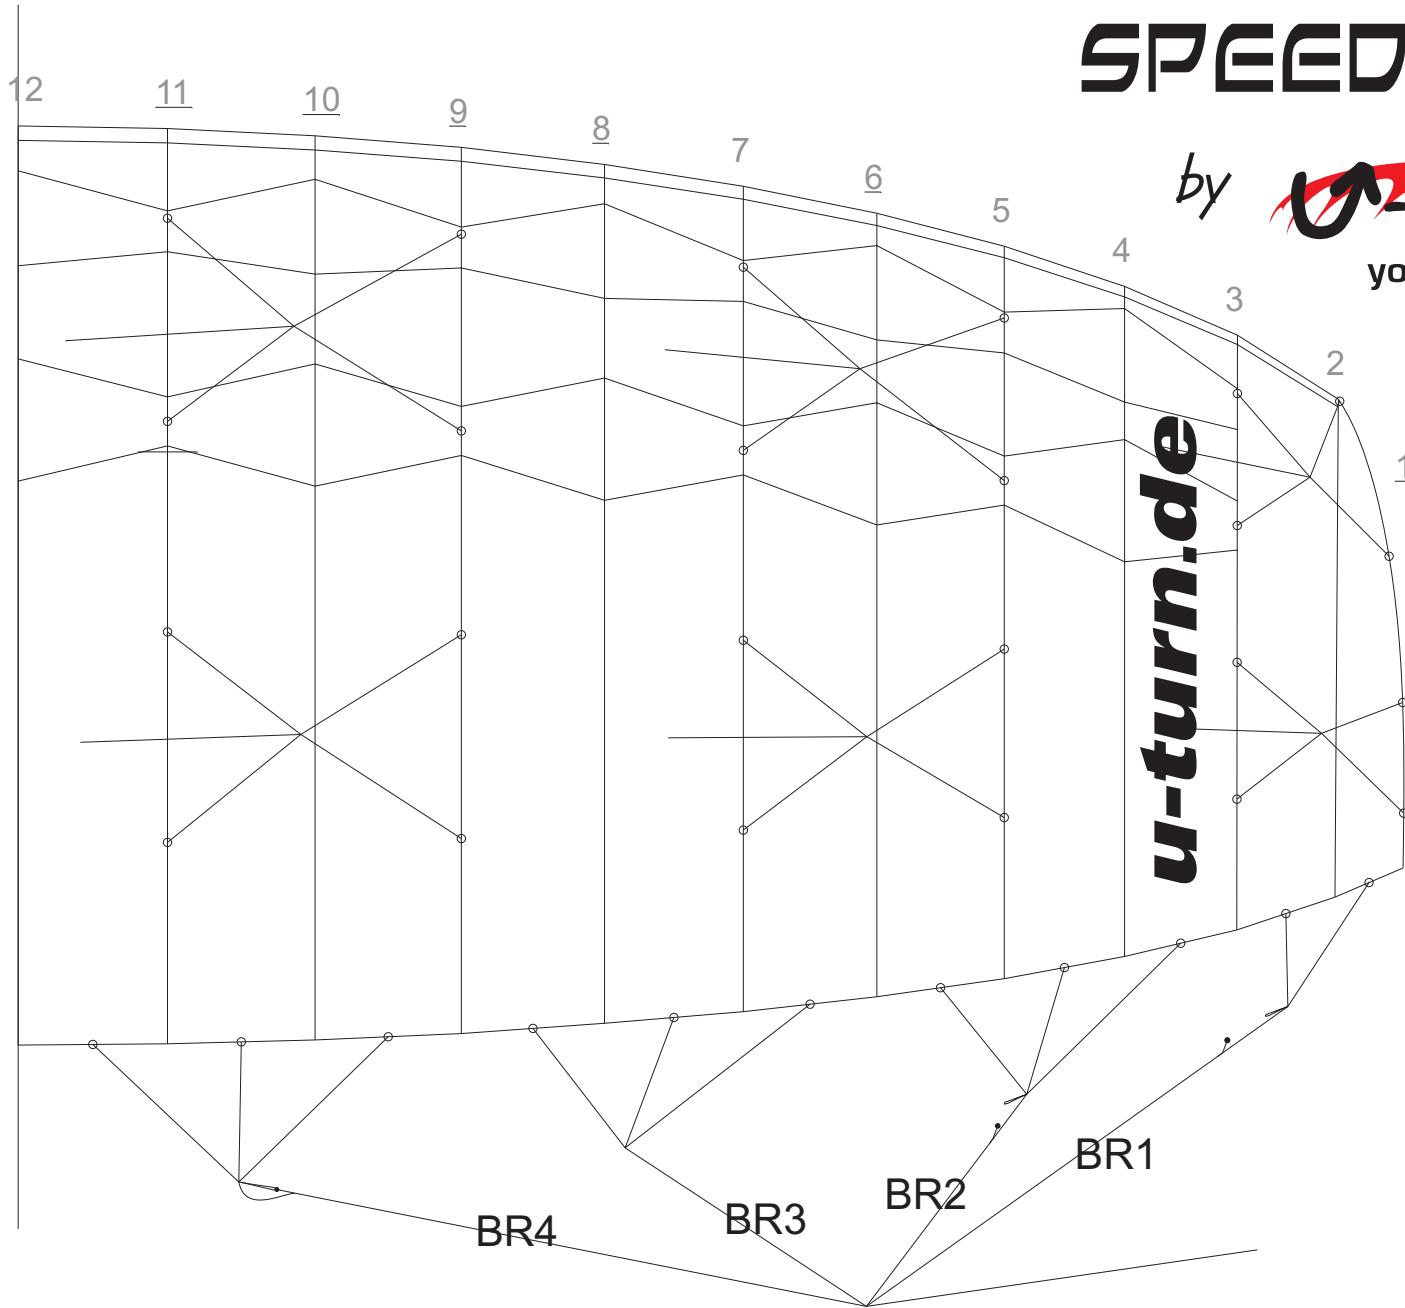

SPEEDMASTER ROCKET

by 
your airline...

u-turn.de

SPEEDMASTER

BR4 = Eingeschlaucht,
BR2 = Offen;
BR1 Offen

ROCKET

BR4 = Offen,
BR2 = Eingeschlaucht;
BR1 Eingeschlaucht