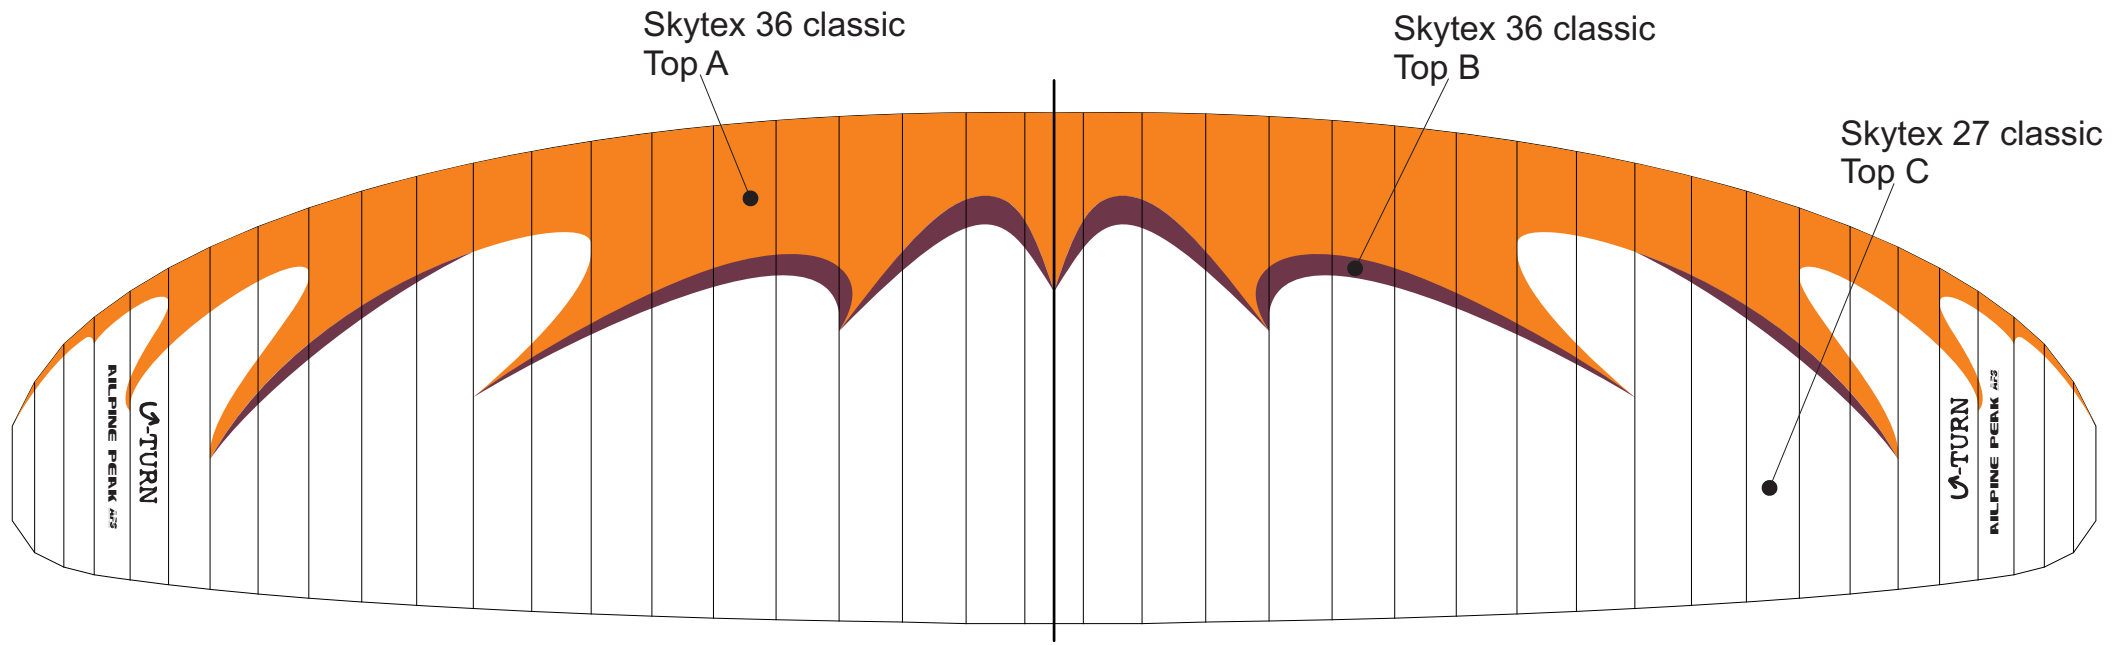

U-TURN ALPINE PEAK REV 0

Ribs 18, 15, 12, 9, 8, 7, 6, 5, 4, 3, 2, 1: Skytex 27
Ribs 20, 19, 17, 16, 14, 13, 11, 10: Skytex 36
V-Tapes: Skytex 27

U-TURN ALPINE PEAK

Alpine Peak riser

The base is the Emotion serial riser. Just with out the second A riser and any B-Stall help or pulley. Just necked.
Polyester 12mm KEVLAR Webbing BLACK

U-TURN

ALPINE PEAK

u-turn.de