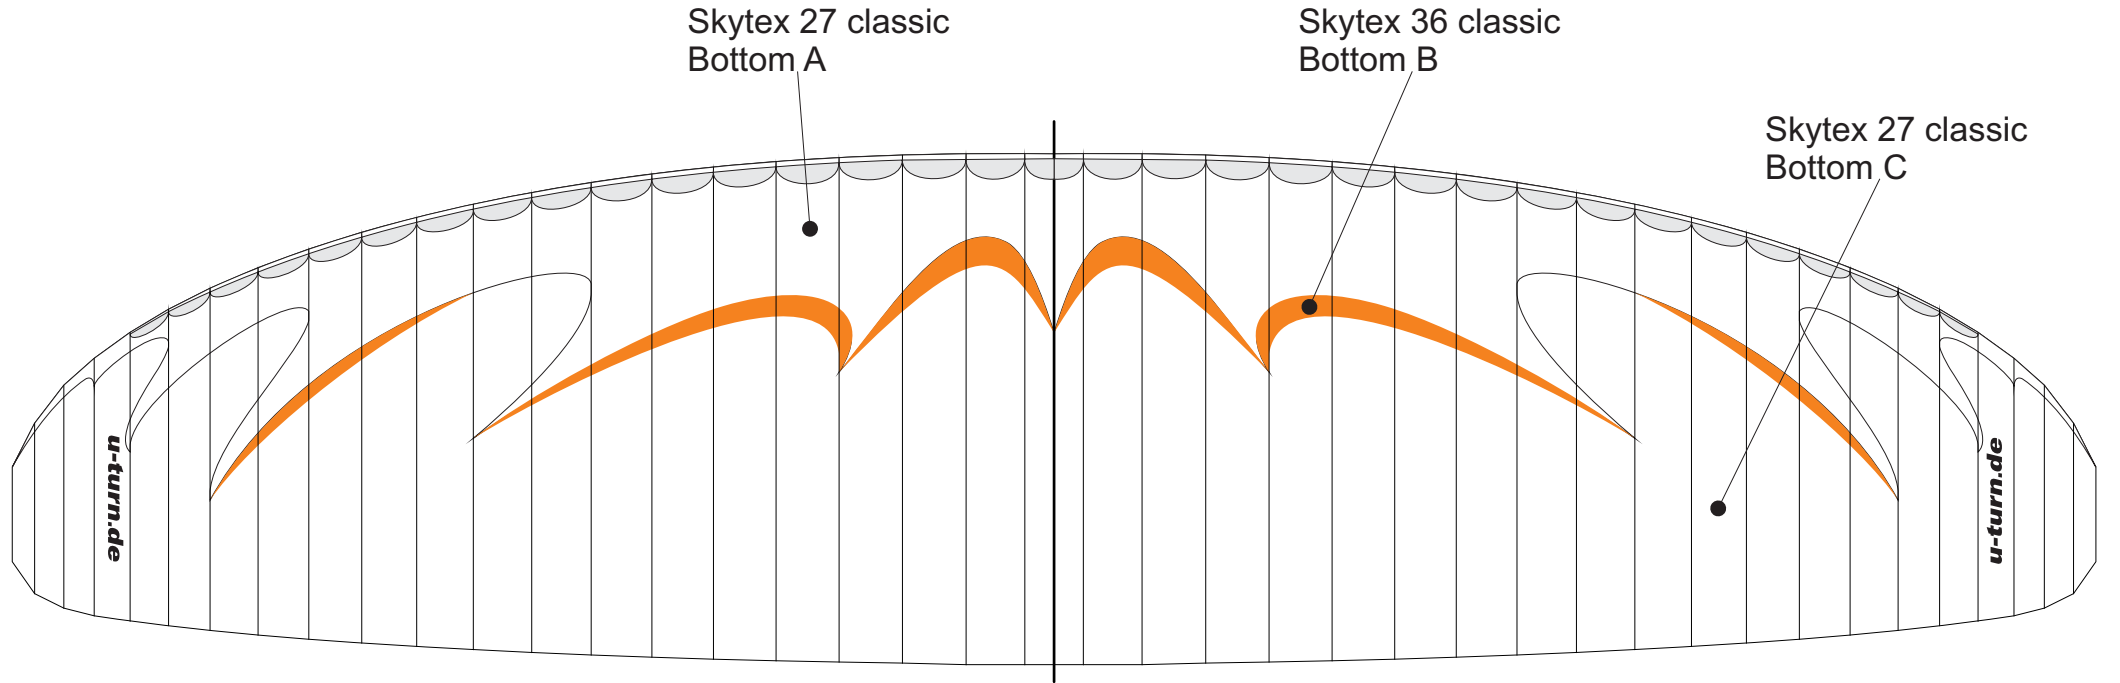

U-TURN ALPINE PEAK REV 0

Ribs 18, 15, 12, 9, 8, 7, 6, 5, 4, 3, 2, 1: Skytex 27
Ribs 20, 19, 17, 16, 14, 13, 11, 10: Skytex 36
V-Tapes: Skytex 27

U-TURN ALPINE PEAK

Alpine Peak riser

The base is the Emotion serial riser. Just with out the second A riser and any B-Stall help or pulley. Just necked.
Polyester 12mm KEVLAR Webbing BLACK

U-TURN

ALPINE PEAK

u-turn.de