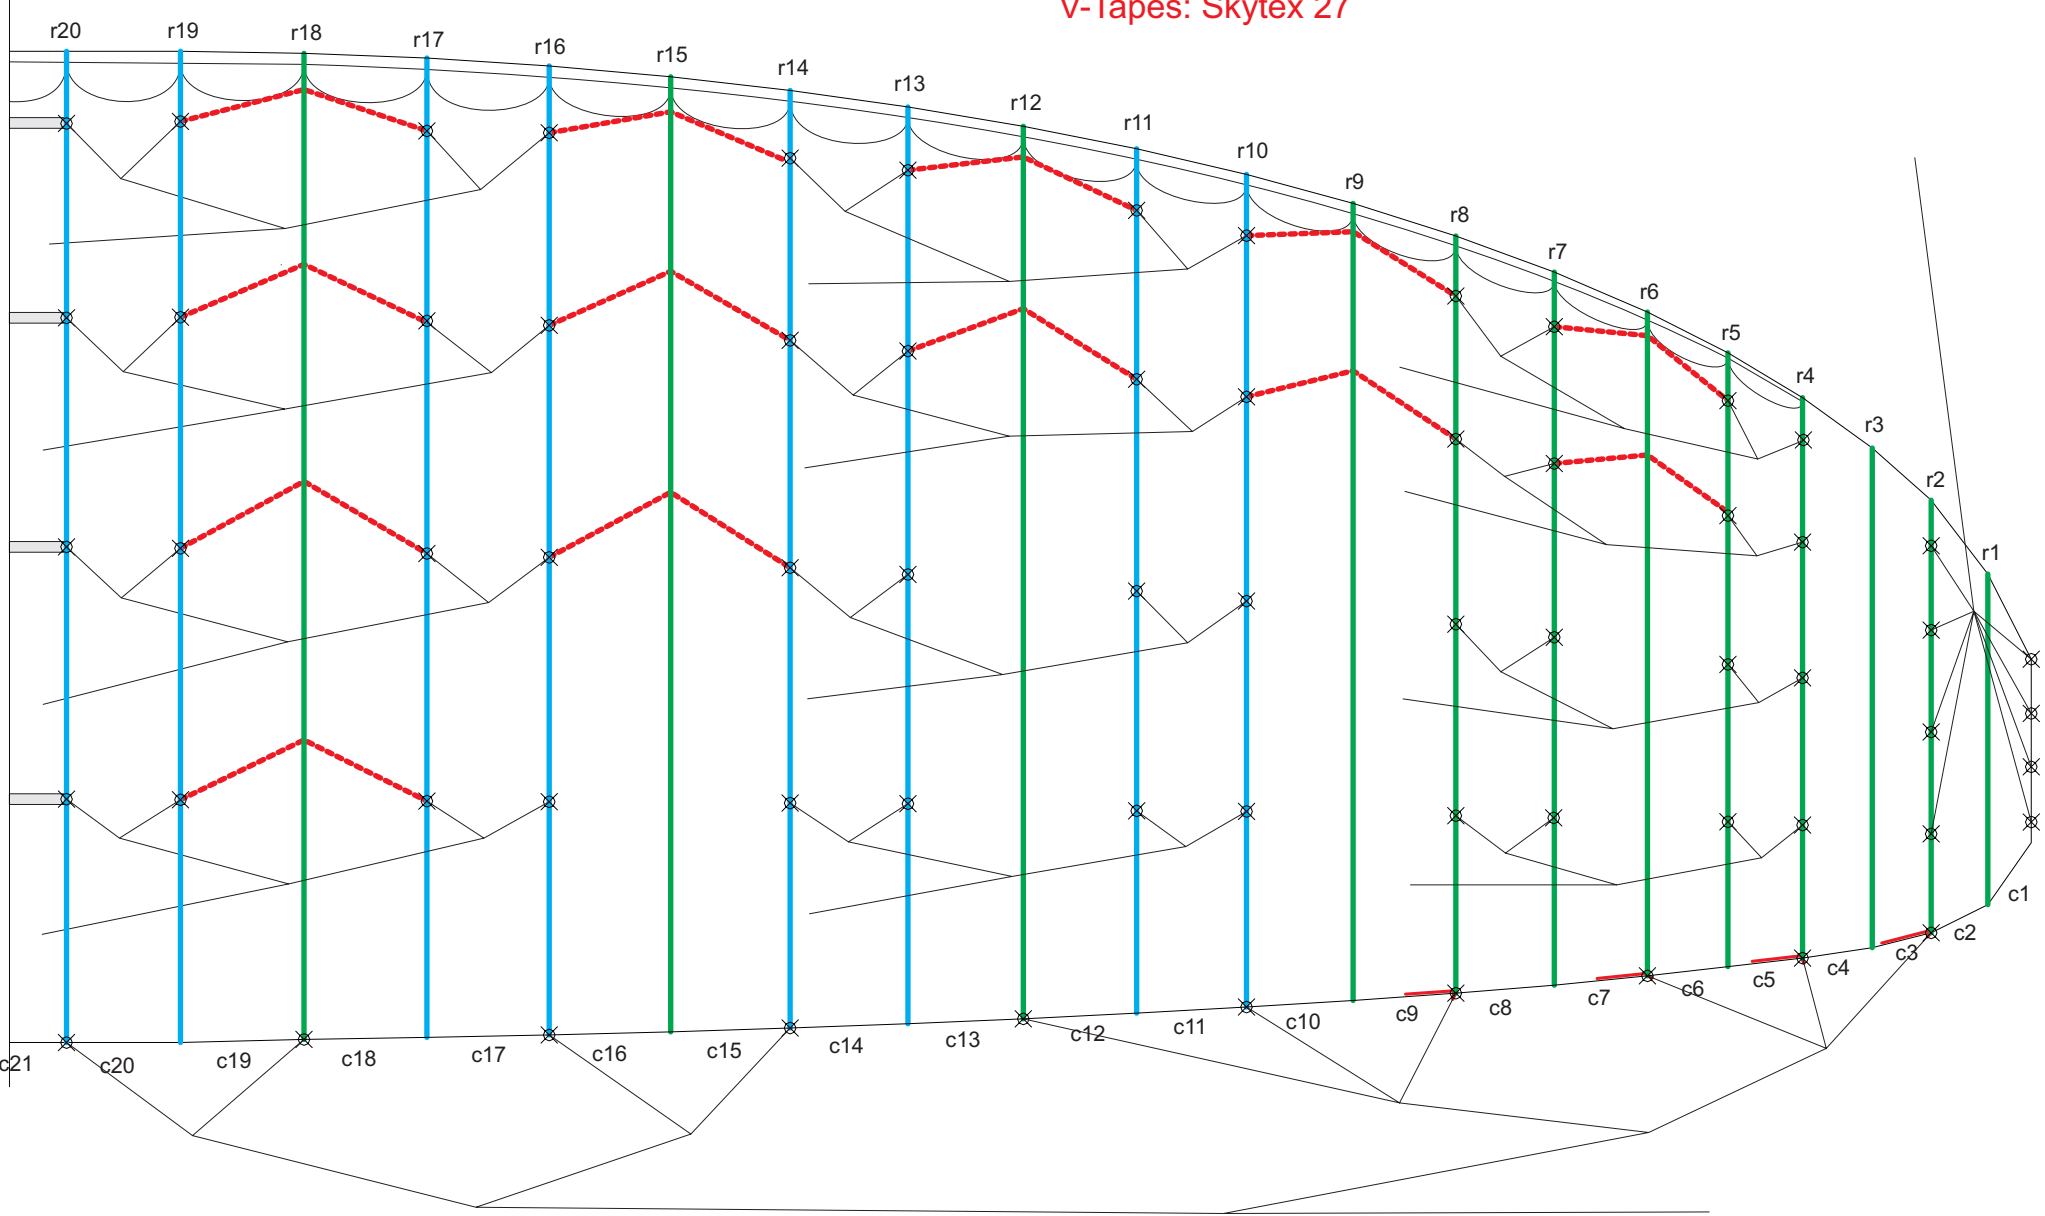

U-TURN ALPINE PEAK REV 0

Ribs 18, 15, 12, 9, 8, 7, 6, 5, 4, 3, 2, 1: Skytex 27
Ribs 20, 19, 17, 16, 14, 13, 11, 10: Skytex 36
V-Tapes: Skytex 27

U-TURN ALPINE PEAK

Alpine Peak riser

The base is the Emotion serial riser. Just with out the second A riser and any B-Stall help or pulley. Just necked.
Polyester 12mm KEVLAR Webbing BLACK

U-TURN

ALPINE PEAK

u-turn.de