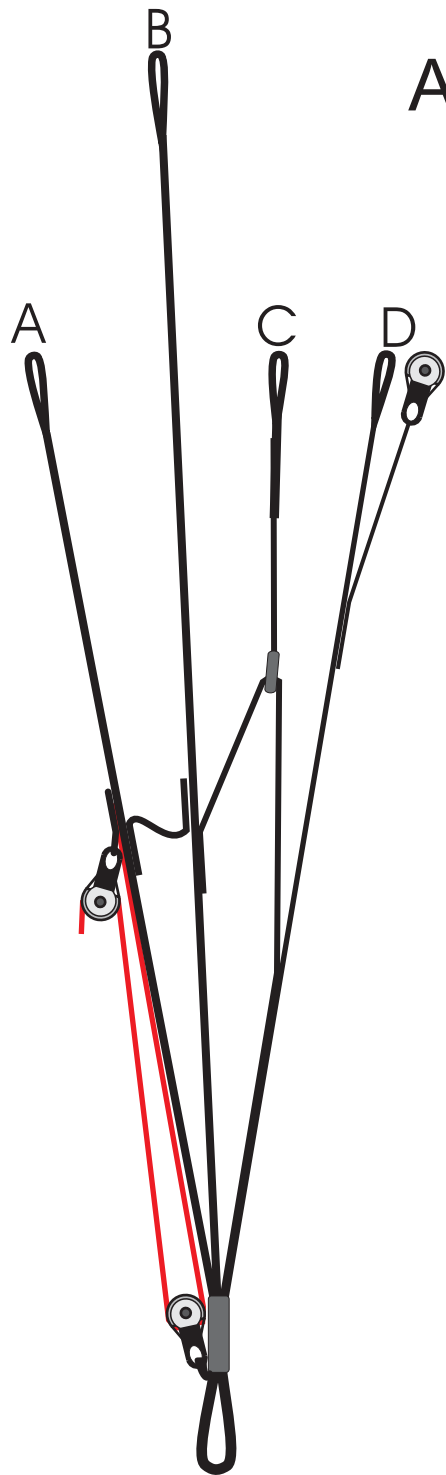

U-TURN ALPINE PEAK REV 0

Ribs 18, 15, 12, 9, 8, 7, 6, 5, 4, 3, 2, 1: Skytex 27
Ribs 20, 19, 17, 16, 14, 13, 11, 10: Skytex 36
V-Tapes: Skytex 27

U-TURN ALPINE PEAK

Alpine Peak riser

The base is the Emotion serial riser. Just with out the second A riser and any B-Stall help or pulley. Just necked.
Polyester 12mm KEVLAR Webbing BLACK

U-TURN

ALPINE PEAK

u-turn.de